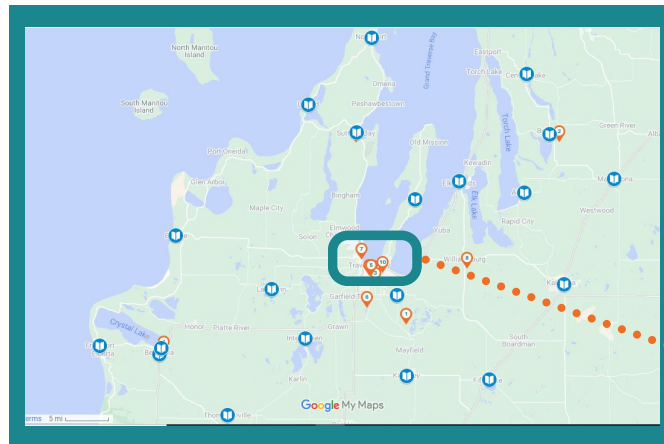

7 Great Lakes Children's Museum
13240 S W Bay Shore Dr,
Traverse City, MI 49684

8 GT Butterfly House & Bug Zoo (seasonal)
8840 M-72 East
Williamsburg, MI 49690

9 Inland Seas Education Center
100 Dame St #218
Suttons Bay, MI 49682

10 Norte Youth Cycling
1213 Civic Center Drive
Traverse City, MI 49686

11 Old Town Playhouse
2148 E Eighth St,
Traverse City, MI 49684

12 Traverse Area District Library
610 Woodmere Ave
Traverse City, MI 49686

OTHER STEAM/MAKERS IN THE COMMUNITY

**Find these STEAM/Makers at an event, camp, class, or activity offered throughout the area!

Challenge Island
rallen@challenge-island.com

Newton's Road
outreach@newtonroad.org

Check out a STEM Kit from your local library
Select your library from the map

CHECK OUT THE FULL PASSPORT MAP ON GOOGLE MAPS